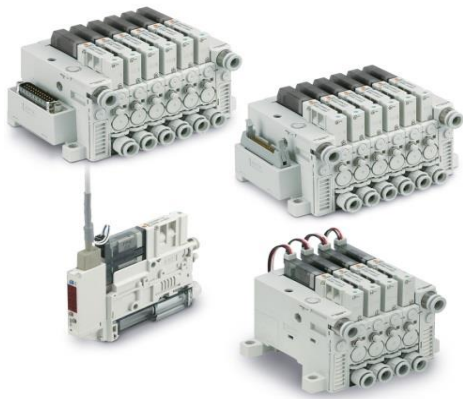

Customized Catalogue

Volvo GTO

[To front page](#)

Vacuum Equipment

Vacuum Unit ZK2A

Vacuum Unit

Article Number	Description
ZK2A12K5RW-08	VACUUM EJECTOR